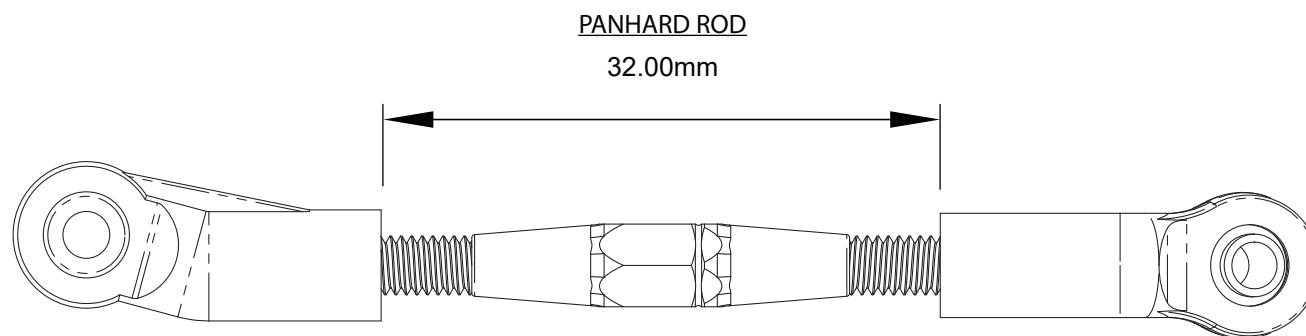

BRX80 Conversion Kit for BRX01 & BRX70/BRX90 PHAT Axle #BRLC7206

Difficulty Level: ★★☆☆☆

INSTALLATION MANUAL