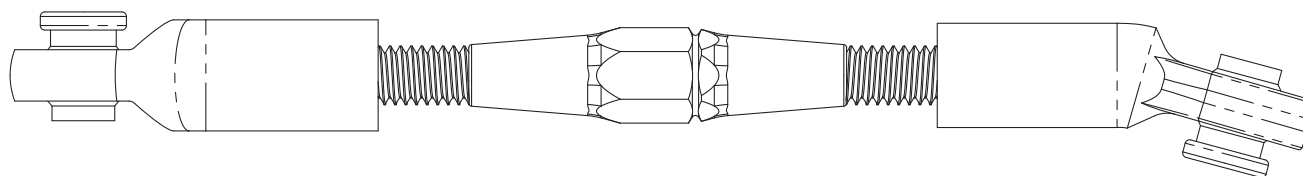

# BRX80 Conversion Kit for BRX01 & BRX70/BRX90 PHAT Axle #BRLC7206

Difficulty Level: ★★☆☆☆

## INSTALLATION MANUAL

## INSTALLATION MANUAL

Parts Included: Qty.

- (1) Aluminum C-Hub #BRD8011 2
- (2) BADAS™ HD Universal Drive Shaft #BRD8001 2
- (3) D5x10x4 Bearing #BBZMR1052RS 2
- (4) SS Pivot Ball #BRW750300 2
- (5) M3x12 RS Screw #BRASBH3012 2
- (6) M3x14 RS Screw #BRASBH3014 4
- (7) Tie Rod #BRD9003 1
- (8) Straight Rod End #BRW750303 2
- (9) D4x7x2 Spacer #BRASSPD427/N 2
- (10) M4 x16 SS Screw #BRASST4016 2
- (11) Aluminum Lock Out #BRD8012 2
- (12) BADAS™ HD Universal Rear Shaft #BRD8002 2
- (13) D5x9x3 Bearing #BBZMR952RS 2
- (14) D5x11x4 Bearing #BBZMR115RS 2
- (15) M3x16 RS Screw #BRASBH3016 4
- (16) O-Ring #BRSORD6-15 2