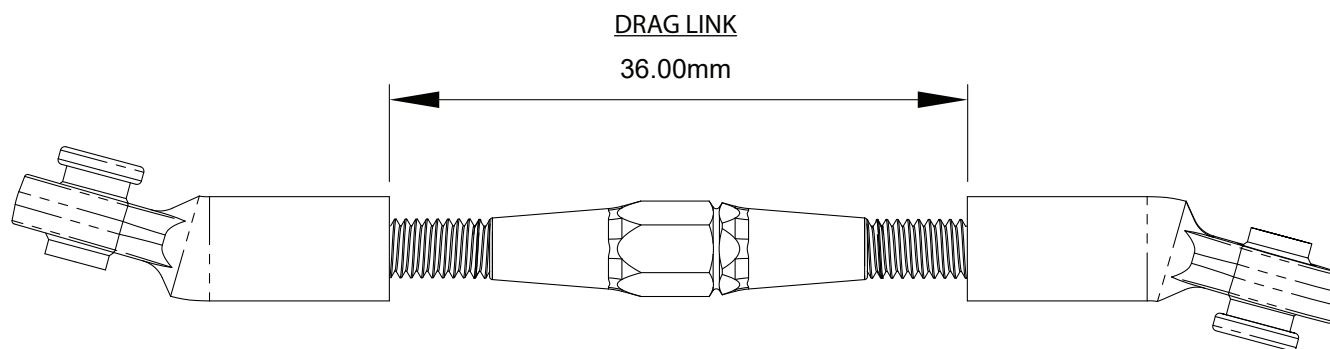

# BRX80 Conversion Kit for BRX01 & BRX70/BRX90 PHAT Axle #BRLC7206

Difficulty Level: ★★☆☆☆

## INSTALLATION MANUAL

## INSTALLATION MANUAL

Parts Included: Qty.

- (1) Aluminum C-Hub #BRD8011 2
- (2) BADAS™ HD Universal Drive Shaft #BRD8001 2
- (3) D5x10x4 Bearing #BBZMR1052RS 2
- (4) SS Pivot Ball #BRW750300 2
- (5) M3x12 RS Screw #BRASBH3012 2
- (6) M3x14 RS Screw #BRASBH3014 4
- (7) Tie Rod #BRD9003 1
- (8) Straight Rod End #BRW750303 2
- (9) D4x7x2 Spacer #BRASSPD427/N 2
- (10) M4 x16 SS Screw #BRASST4016 2
- (11) Aluminum Lock Out #BRD8012 2
- (12) BADAS™ HD Universal Rear Shaft #BRD8002 2
- (13) D5x9x3 Bearing #BBZMR952RS 2
- (14) D5x11x4 Bearing #BBZMR115RS 2
- (15) M3x16 RS Screw #BRASBH3016 4
- (16) O-Ring #BRSORD6-15 2